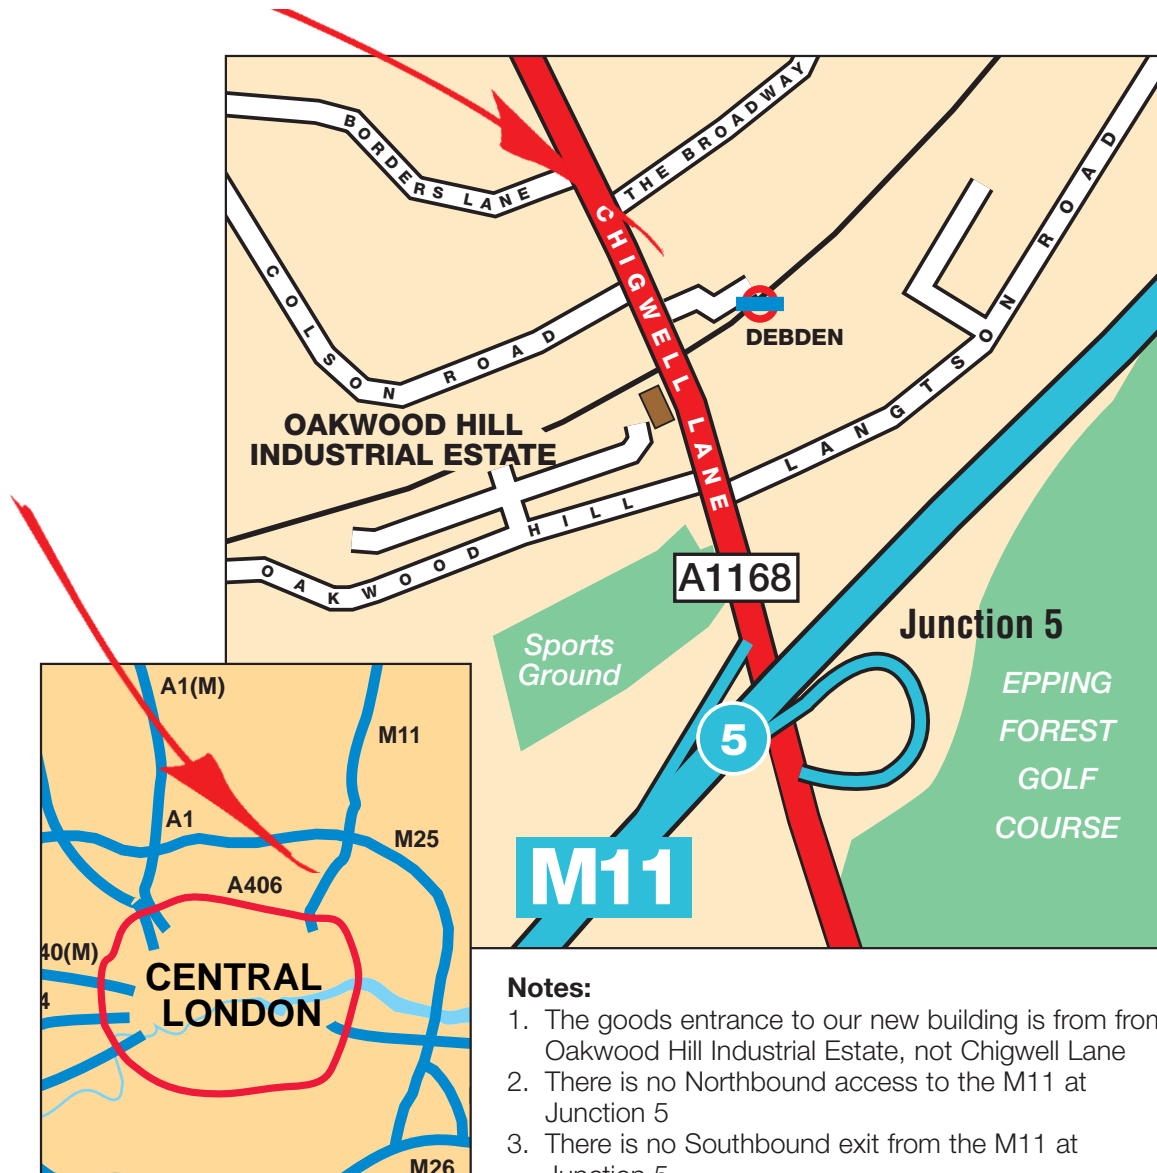

SCV London
40 Chigwell Lane,
Oakwood Hill Industrial
Estate,
Loughton,
Essex, IG10 3NY

 **020 8418 1470**

 **020 8418 0624**

Notes:

1. The goods entrance to our new building is from from Oakwood Hill Industrial Estate, not Chigwell Lane
2. There is no Northbound access to the M11 at Junction 5
3. There is no Southbound exit from the M11 at Junction 5